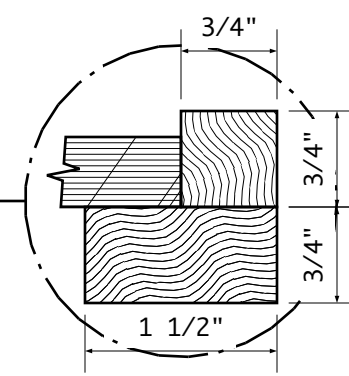

3/4" Quarter Round Moulding, notched to cover 1/2" Plywood
OR 1/2" Quarter Round

2
1.02

Foot

Optional

Line of Bed Frame
1 1/2"x3/4" Maple

2
1.02

Headboard

Notes: