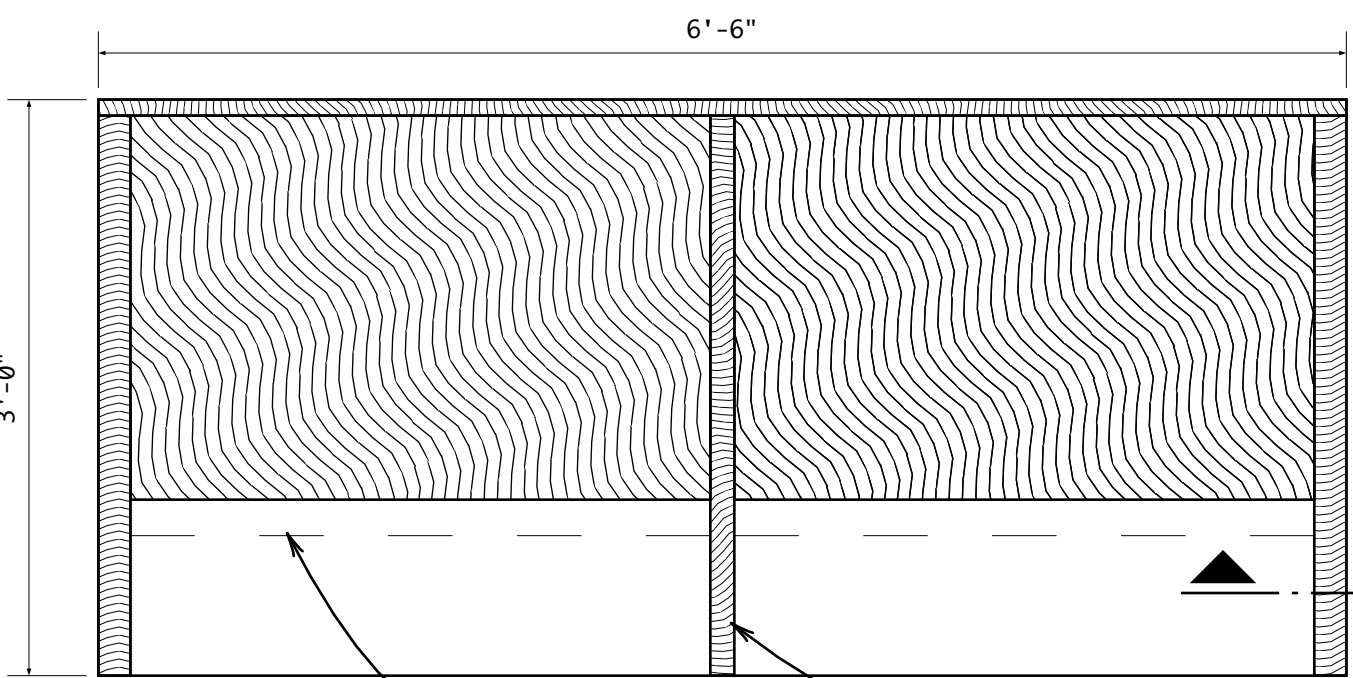

3/4" Quarter Round Moulding, notched to cover 1/2" Plywood
OR 1/2" Quarter Round

2
1.02

Foot

Optional

Line of Bed Frame
1 1/2"x3/4" Maple

2
1.02

Headboard

Notes:

Project:
King
Platform Bed

Date:
4/14/11

Scale: NTS

1.02